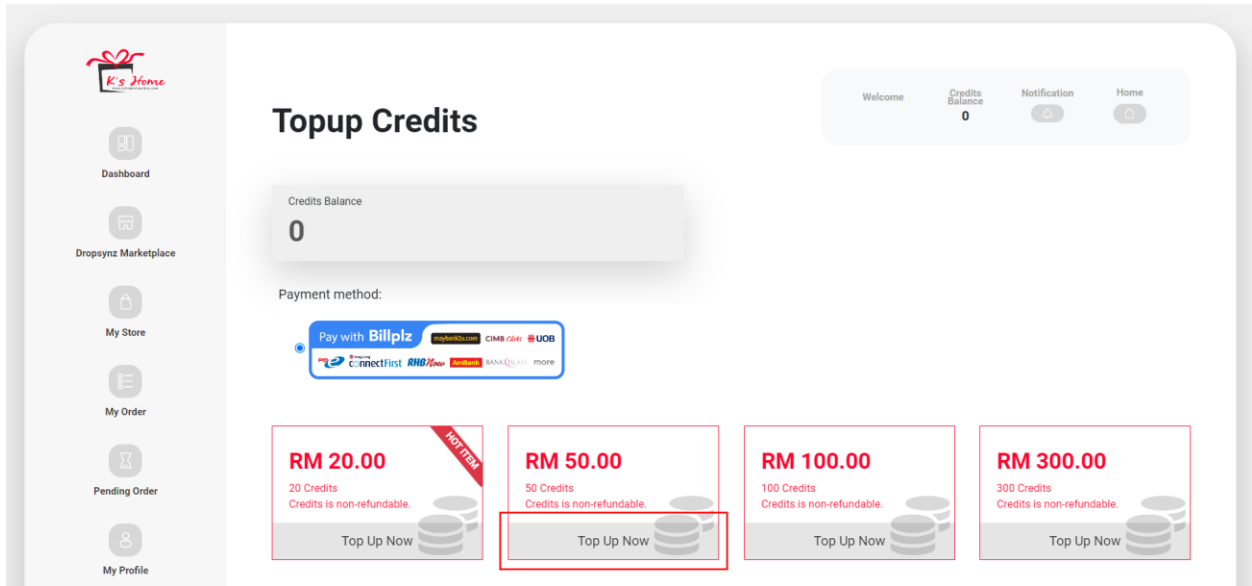

# How to Sync Shopee

1. Click the icon at the top right corner.

2. Enter your email and password to login your account.

3. Click the icon at the top right corner to access your dashboard.

4. Click Dropsynz Marketplace and click Topup now. ***(Topup minimum RM20 to start syncing products to your Shopee and Lazada)***

5. Select the Credit Package then click Top Up Now.

6. Complete the payment process.

Order ID:  
**✓ Payment Successful**  
Transaction ID:  
Total Paid: RM50.00

7. After completed the payment, click the icon at top right corner.

Dropsynz Marketplace

Welcome Credits Balance 50.00 Notification Home

Lazada Setup Now

Shopee Setup Now

8. Click Dropsynz Marketplace and click Setup Now for Shopee.

9. Enter your Shopee login details and click login.