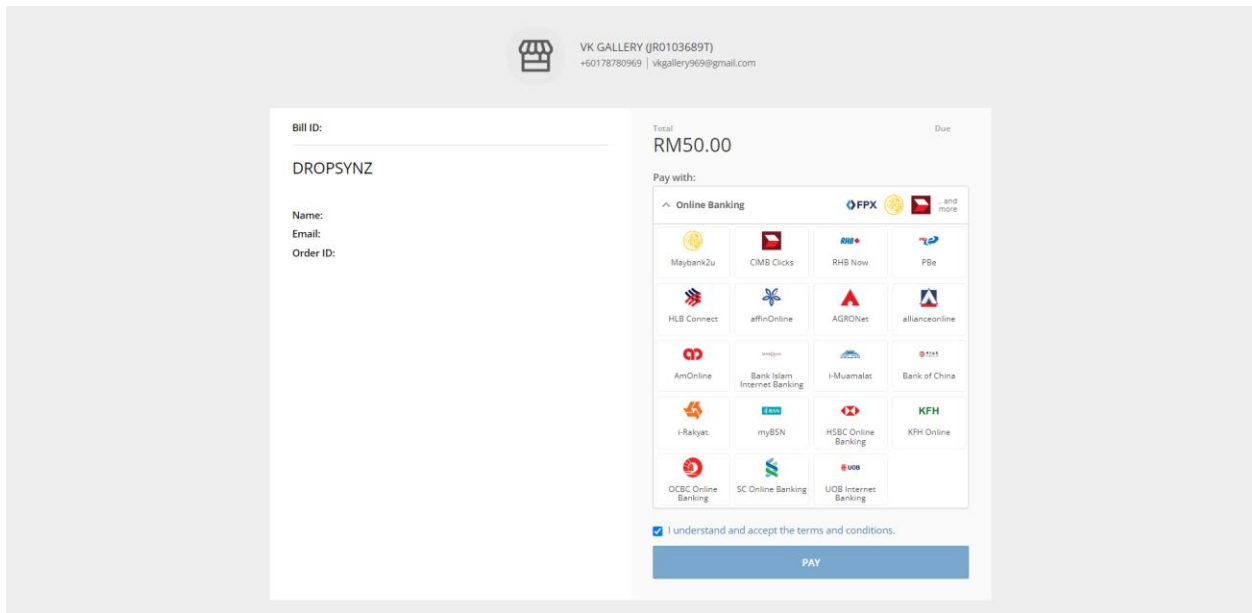

# How to Sync Shopee

1. Click the icon at the top right corner.

2. Enter your email and password to login your account.

3. Click the icon at the top right corner to access your dashboard.

4. Click Dropsynz Marketplace and click Topup now. ***(Topup minimum RM20 to start syncing products to your Shopee and Lazada)***

5. Select the Credit Package then click Top Up Now.

6. Complete the payment process.

Order ID:  
**✓ Payment Successful**  
Transaction ID:  
Total Paid: RM50.00

7. After completed the payment, click the icon at top right corner.

Dropsynz Marketplace

Welcome Credits Balance 50.00 Notification Home

Lazada Setup Now

Shopee Setup Now

8. Click Dropsynz Marketplace and click Setup Now for Shopee.

9. Enter your Shopee login details and click login.