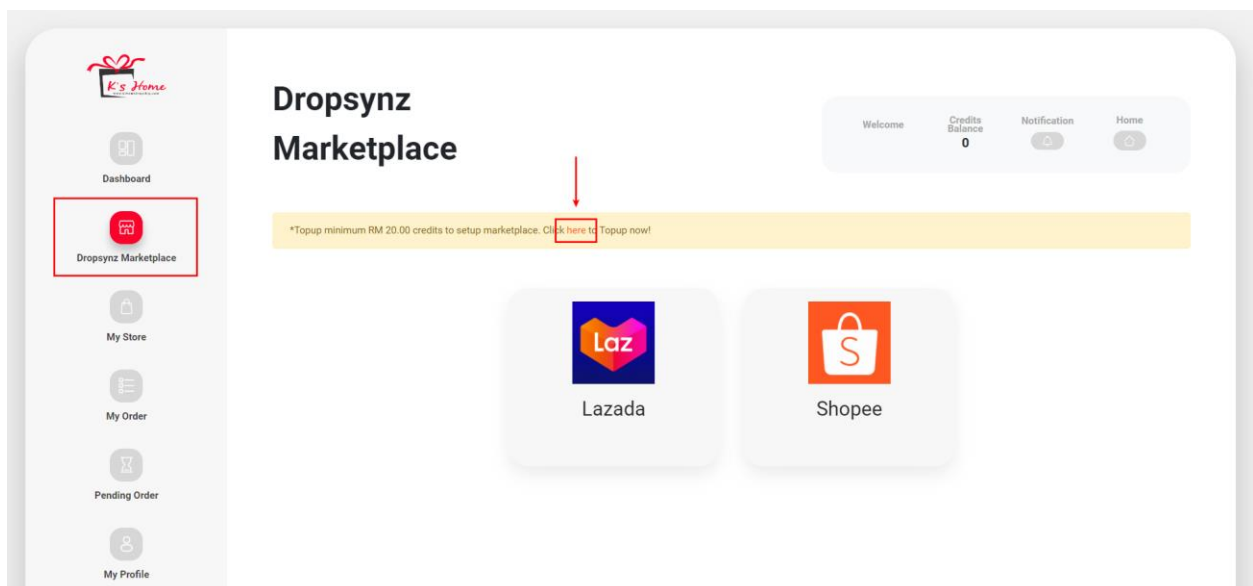

# How to Sync Shopee

1. Click the icon at the top right corner.

2. Enter your email and password to login your account.

3. Click the icon at the top right corner to access your dashboard.

4. Click Dropsynz Marketplace and click Topup now. ***(Topup minimum RM20 to start syncing products to your Shopee and Lazada)***

5. Select the Credit Package then click Top Up Now.

6. Complete the payment process.

Order ID:  
**✓ Payment Successful**  
Transaction ID:  
Total Paid: RM50.00

7. After completed the payment, click the icon at top right corner.

Dropsynz Marketplace

Welcome Credits Balance 50.00 Notification Home

Lazada Setup Now

Shopee Setup Now

8. Click Dropsynz Marketplace and click Setup Now for Shopee.

9. Enter your Shopee login details and click login.