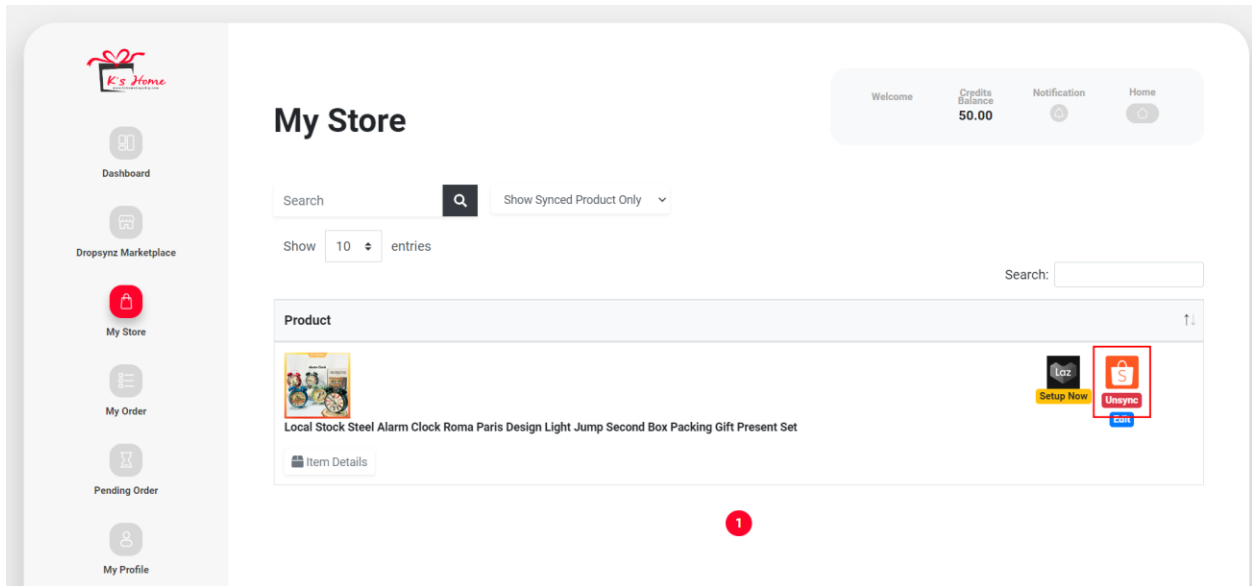

18. The product is successfully synced to Shopee.