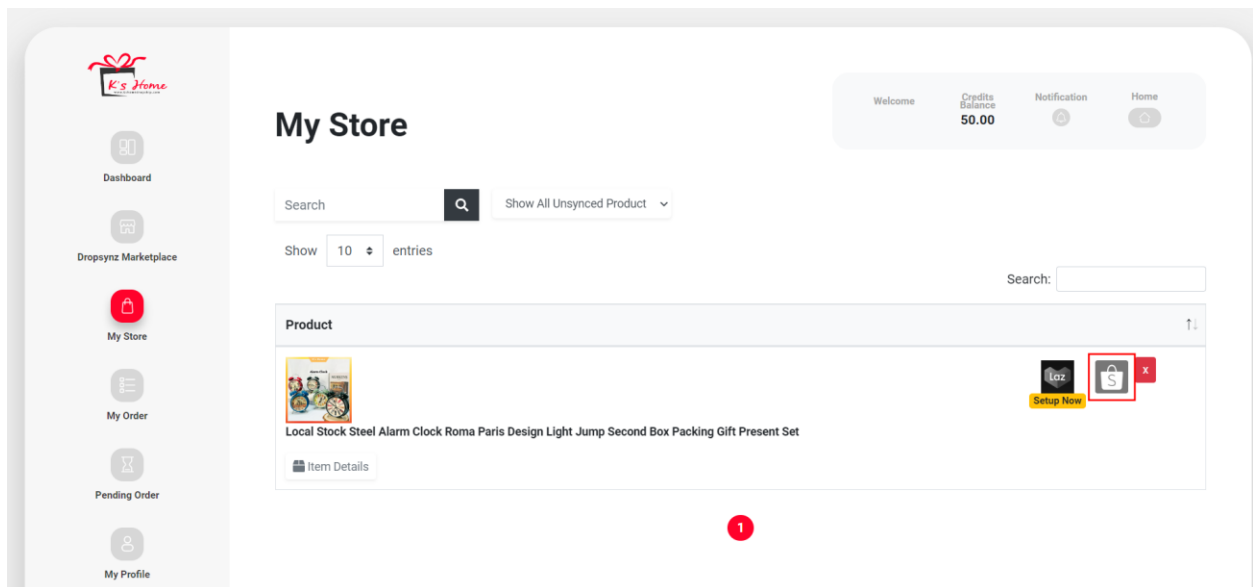

Dropsynz Marketplace

Welcome Credits Balance 50.00 Notification Home

Lazada Setup Now

Shopee Setup Now

8. Click Dropsynz Marketplace and click Setup Now for Shopee.

9. Enter your Shopee login details and click login.

10. Click confirm authorization.

11. After authorization, click home at the top right corner.

12. Select the product that you want to sync to Shopee.

13. Click Add to My Store.

14. Click on the Shopee icon.