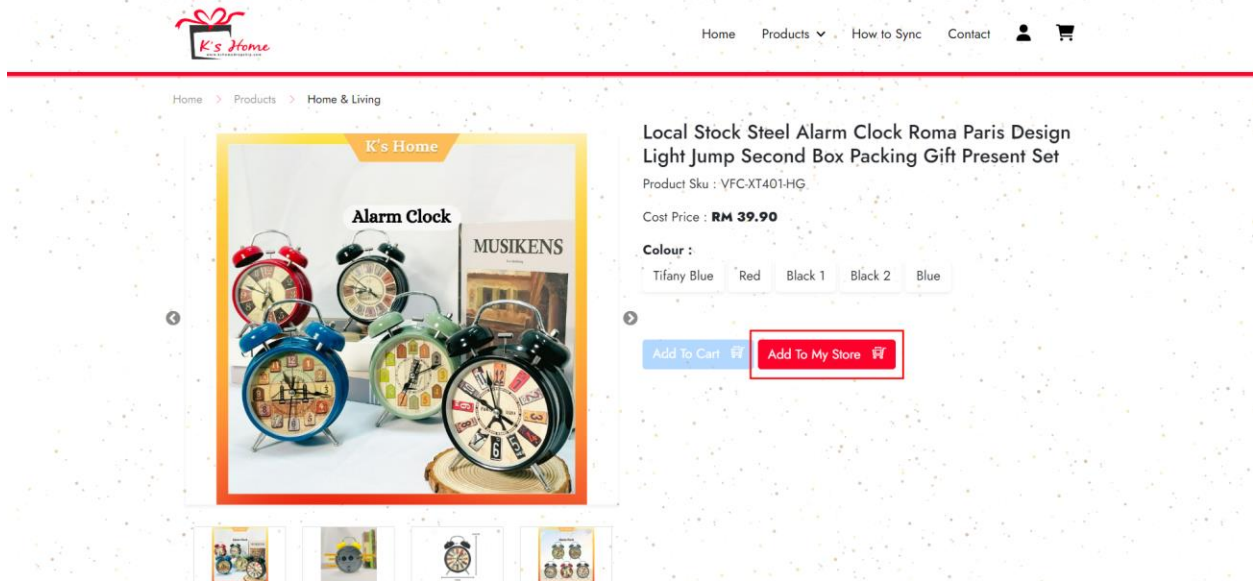

13. Click Add to My Store.